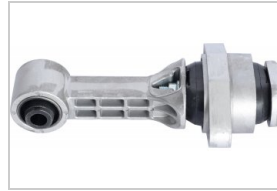

HY127

BUSH FOR WISHBONE

OEM NO : 55217 A6000

i30 (GD) 2011-

HY016

STEERING BOOT

OEM NO : 56528-24000

ACCENT II (LC) 2002-2005 / ACCENT II Saloon (LC) 2002-2005 / COUPE (RD) 1996-2002

HY017

STEERING BOOT

OEM NO : 57728-17000

ACCENT ERA 2005- / GETZ (TB) 2002-2009

HY009

ENGINE MOUNTING

OEM NO : 21930-25010

ACCENT II (LC) 2002-2005 / ACCENT II Saloon (LC) 2002-2005 / ACCENT Sedan (LC) 2000-2005

HY010

ENGINE MOUNTING

OEM NO : 21910-1G000, 219101G000

ACCENT ERA 2005-

HY014

ENGINE MOUNTING

OEM NO : 21950-1R000, 21950-2V000

ACCENT IV Sedan (RB) 2011- / ACCENT IV Blue 2011- / i20 (PB,PBT) 2008-

HY015

ENGINE MOUNTING

OEM NO : 21950-A5000

i30 Coupe 2013- / i30 Station Wagon (GD) 2012- / i30 (GD) 2011- / i30 CW (GD) 2012-

HY019

ENGINE MOUNTING

OEM NO : 219501C700, 21950-1C700

GETZ (TB) 2002-2009